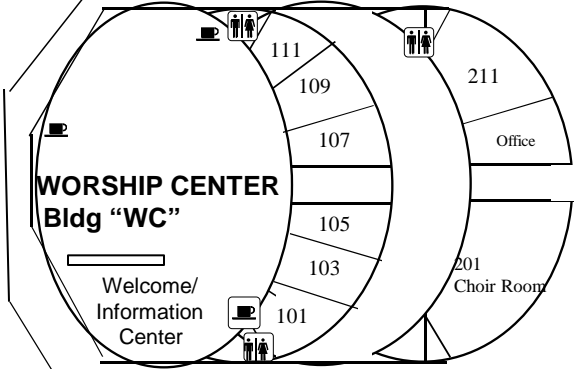

Barnyard

PARKING

Legends Field

Fireplace Room - 101

NORTH LOBBY

1st Floor

2nd Floor

SOUTH LOBBY

C Building

"The Dock"

Porch

"The Harbor"
111 Auditorium

Operations Office A204 upstairs

East Entrance

PARKING

PARKING